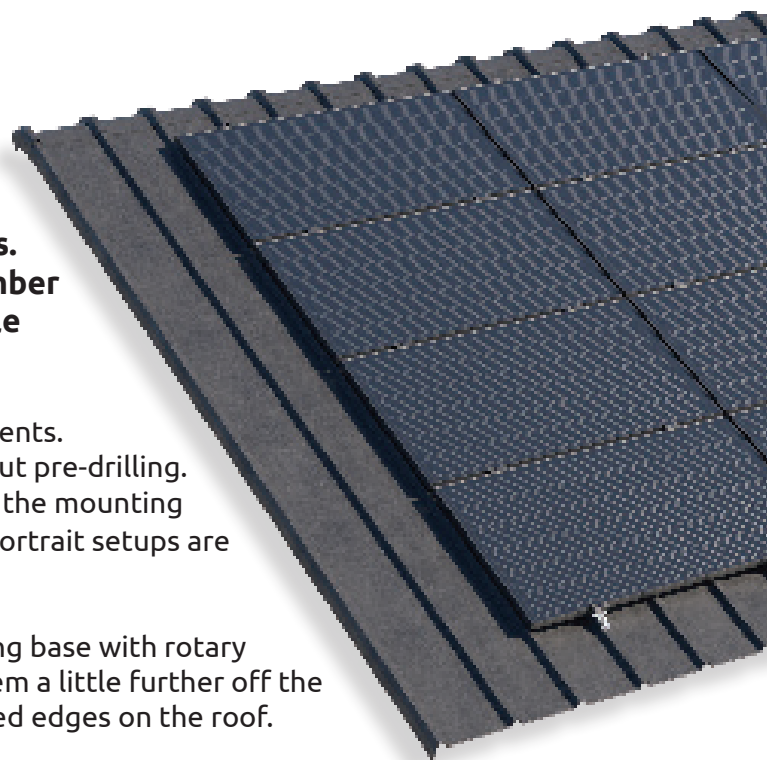

## Mounting system for steel roofs

Install solar panels simply and quickly on a pitched steel roof? This is possible with roboost, the Blubase mounting system that has been specially developed for solar installers. roboost for steel roofs consists of a limited number of components and has all the features to enable simple and quick installation.

Roboost for steel roofs is installed with only 3 components. The mounting profile is simply and quickly fitted without pre-drilling, using the self-tapping screws. The EPDM rubber under the mounting profile creates a watertight seal. Both landscape and portrait setups are possible, as is mounting on corrugated steel sheets.

Mounting on steel roofs is also possible with a mounting base with rotary coupling. The mounting base raises the mounting system a little further off the roof and offers a solution if there are obstacles or raised edges on the roof.