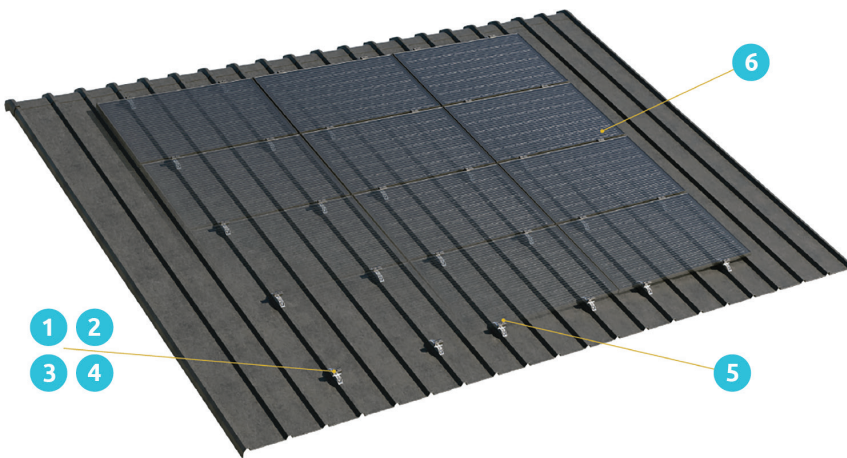

Roboost

Roboost: the power of rotation

Roboost for steel roofs is a **high quality** system with smart and powerful rotary couplings. A lot of consideration has been given to the user-friendliness of the components to ensure **ease of assembly**. Blubase offers different solutions for different roofs. All guaranteeing excellent value for money for you as an installer.

Strong in solar support!

- ✓ We listen to you
- ✓ Comprehensive technical support
- ✓ Excellent price/quality ratio
- ✓ Smart mounting systems
- ✓ Certified, safe and 10+ years of experience
- ✓ Extensive calculation support

Installed with only 3 components

1. 1 Steel roof LS incl. EPDM
  2. 2 Steel roof POR incl. EPDM (250/400)
  3. 3 Mounting base complete incl. EPDM
  4. 4 Steel roof corrugated sheet incl. EPDM
  5. 5 End clamp (aluminium/black)
  6. 6 Intermediate clamp (aluminium/black)
2. Cable clip *
   Panel clip *
   * *Optional*