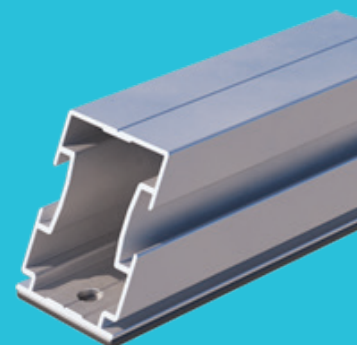

Easy & smart installation

- ✓ Shortened working times due to rapid mounting
- ✓ Robust, very strong and waterproof
- ✓ Made entirely of aluminium
- ✓ Only 3 components required for mounting
- ✓ Mounting base available as alternative
- ✓ 20-year warranty